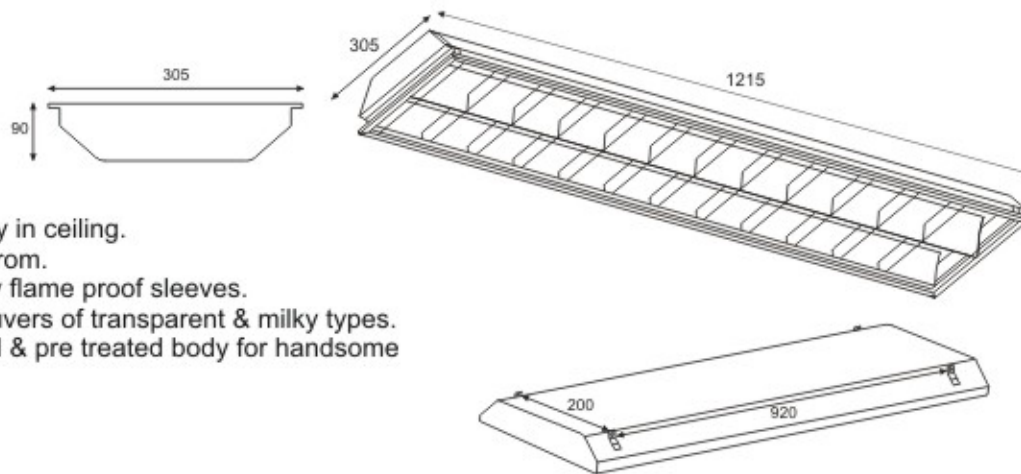

OFFICE LIGHT LQ240 SERIES