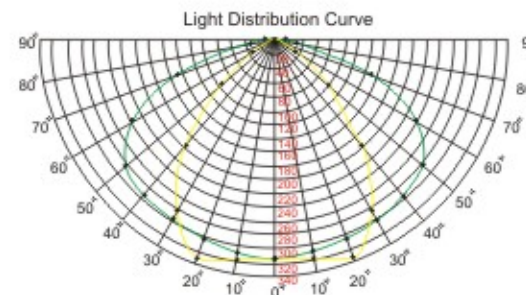

SPECIFICATIONS:

Item Code	Description	Length	Width	Height	Watts	Screw Distance	Amp.
LQ240-PT	Office Light 1X4 (Painted Louver)	1215	305	90	80	920X200	0.86
LQ240-ST	Office Light 1X4 (Steel Louver)	1215	305	90	80	920X200	0.86
LQ240-SV	Office Light 1X4 (Simple Saver Louver)	1215	305	90	80	920X200	0.86
LQ240-SDR	Office Light 1X4 (Simple Double Reflector Louver)	1215	305	90	80	920X200	0.86
LQ240-HV	Office Light 1X4 (High Gloss Saver Louver)	1215	305	90	80	920X200	0.86
LQ240-HPB	Office Light 1X4 (High Gloss Parabolic Louver)	1215	305	90	80	920X200	0.86
LQ240-HDR	Office Light 1X4 (High Gloss Double Reflector)	1215	305	90	80	920X200	0.86
LQ240-HDG	Office Light 1X4 (High Gloss Double Reflector)	1215	310	95	80	920X200	0.86

Design & dimension are subject to change without notice.