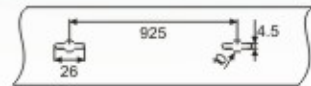

PL ECONO

Paklite slim shaped Strip Light is most commonly used economical lighting fixture available in 4ft, 2ft and 1ft sizes. Due to its low price factor it is titled by "PL ECONO" and extensively used where initial cost is concerned.

SPECIFICATIONS:

Item Code	Description	Length	Width	Height	Watts	Screw Distance	Amp.
PL10SL	Strip Light 1ft. for 1X10 Watt Lamp	365	50	95	10	255	0.24
PL20SL	Strip Light 2ft. for 1X18/20 Watt Lamp	620	50	95	20	445	0.37
PL40SL	Strip Light 4ft. for 1X36/40 Watt Lamp	1230	50	95	40	925	0.43