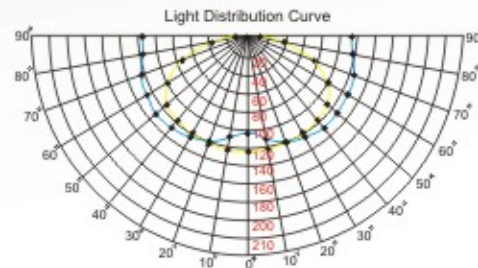

PL ECONO

Paklite slim shaped Strip Light is most commonly used economical lighting fixture available in 4ft, 2ft and 1ft sizes. Due to its low price factor it is titled by "PL ECONO" and extensively used where initial cost is concerned.

SPECIFICATIONS:

Item Code	Description	Length	Width	Height	Watts	Screw Distance	Amp.
PL10SL	Strip Light 1ft. for 1X10 Watt Lamp	365	50	95	10	255	0.24
PL20SL	Strip Light 2ft. for 1X18/20 Watt Lamp	620	50	95	20	445	0.37
PL40SL	Strip Light 4ft. for 1X36/40 Watt Lamp	1230	50	95	40	925	0.43