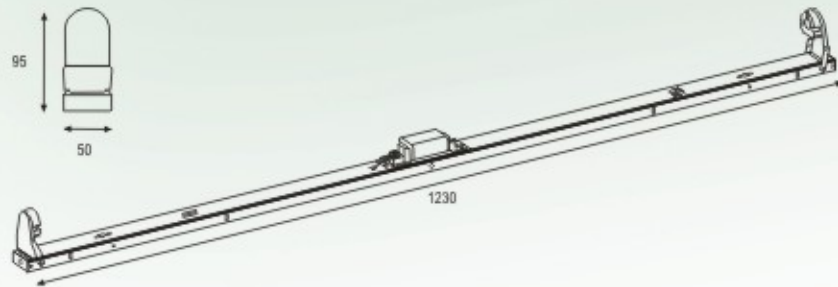

PL ECONO

Paklite slim shaped Strip Light is most commonly used economical lighting fixture available in 4ft, 2ft and 1ft sizes. Due to its low price factor it is titled by "PL ECONO" and extensively used where initial cost is concerned.

APPLICATIONS

- Stores
- Pantries
- Wash Rooms
- Galleries
- Quarters
- Corridors
- Verandas
- Balconies
- Walking Areas

STRIP LIGHTS

FEATURES

- Foldable sides.
- Brilliant white powder coating paint.
- Outfitted with lizard cover from sides.
- De-greased & de-rusted mild steel sheet.
- Pre-wired & equipped with standard Paklite quality ballast.

SPECIFICATIONS:

Item Code	Description	Length	Width	Height	Watts	Screw Distance	Amp.
PL10SL	Strip Light 1ft. for 1X10 Watt Lamp	365	50	95	10	255	0.24
PL20SL	Strip Light 2ft. for 1X18/20 Watt Lamp	620	50	95	20	445	0.37
PL40SL	Strip Light 4ft. for 1X36/40 Watt Lamp	1230	50	95	40	925	0.43